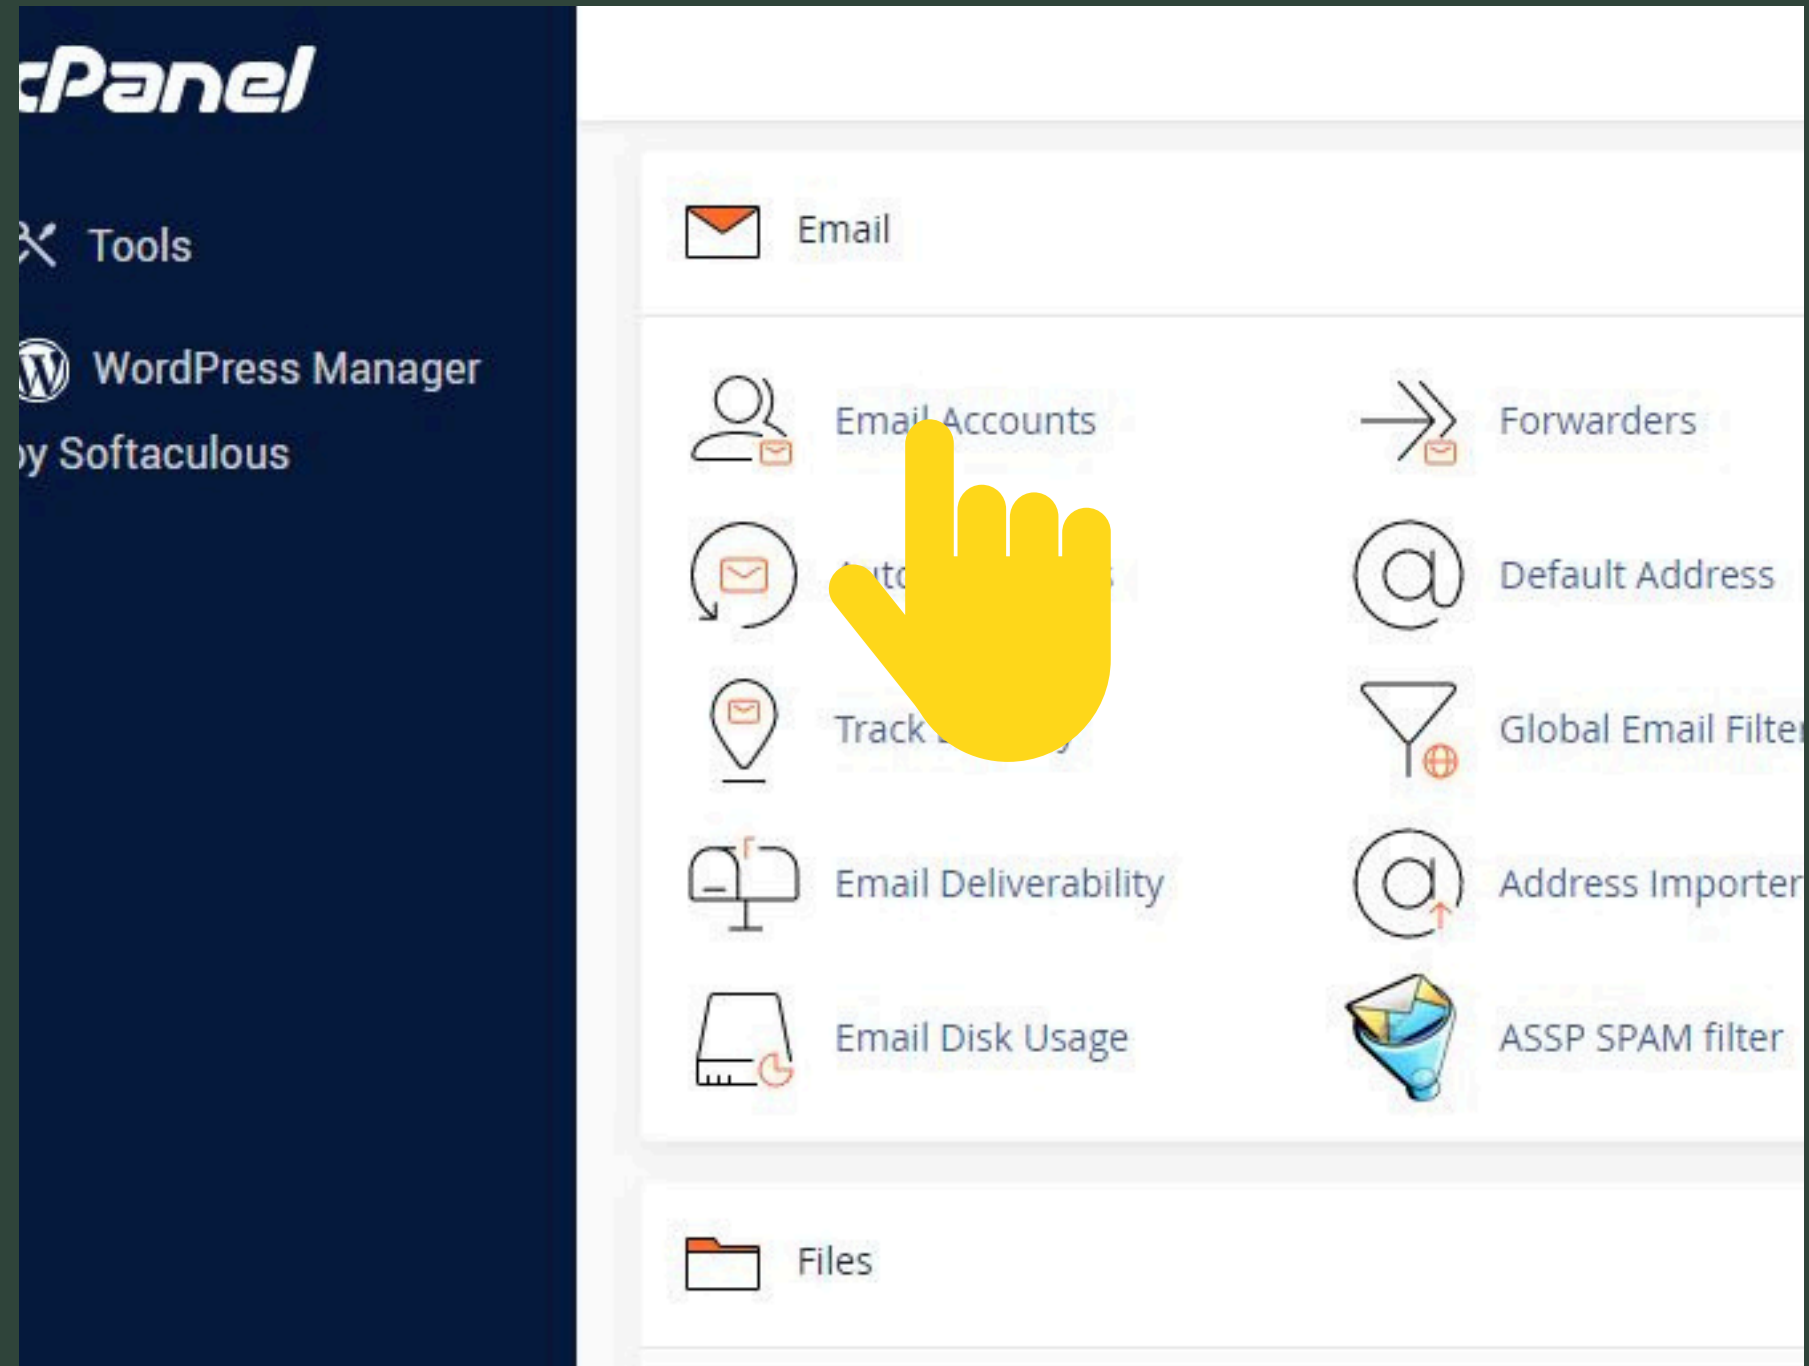

3. Click Email Accounts